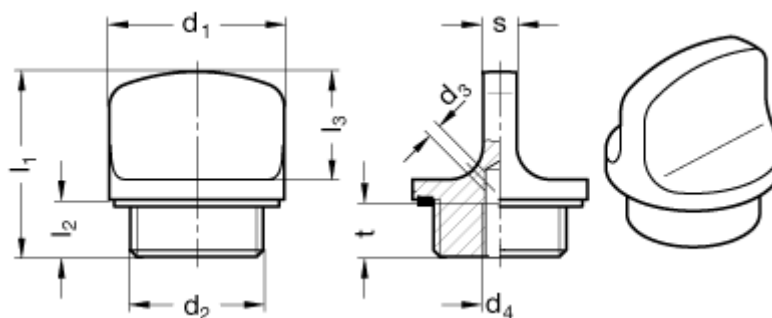

Data Sheet

Article number: 201127525

Description: E+G Threaded plug temperatur up to 120C
GN 441-22-G3/8-2-SW

Measures

$d_1 = 22$

$d_2 = G 3/8$

$d_3 = 2$

$d_4 = M 5$

$l_1 = 26$

$l_2 = 8$

$l_3 = \text{jan-00}$

$s = 5$

$t = 8$